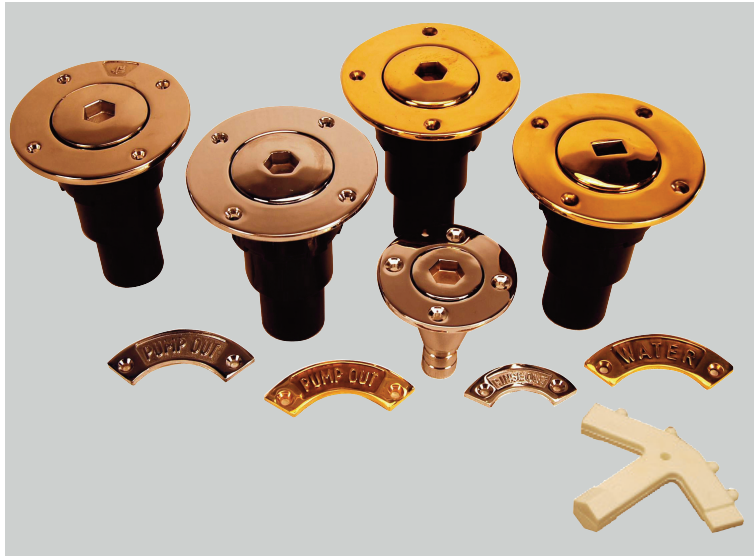

Deck Fittings

	Brass	Chrome
Pump Out	02047	02048
Rinse Out	02049	02050
Diesel	01129	01131
Water	02051	02052
Cap 1 1/2" Hex	02093	02094
Cap 1 1/2" Slot	02054	02055
Name Plates		
Pump Out	02043	02044
ISO Pump Out	01522	01523
Rinse Out	02056	02057
Diesel	02041	02042
Water	02045	02046
Deck Key	02040	

PUMP-OUT DECK FITTING

- Conforms to International Standards
- Connects to Probe and Screw quayside fittings
- 'O' ring in housing ensures good seal to probe
- Marine quality chrome, traditional polished brass and 316 Stainless Steel
- Standard 16mm (5/8") hexagon cap key
- Easily replaceable "O" ring
- For 38mm (1 1/2") 50mm (2") or 63mm (2 1/2") hose
- Cap release key and identification plate included
Hole Dia. 65mm Flange Dia. 99mm

RINSE-OUT DECK FITTING (Small dia. water fill)

Note: To convert Rinse Out fitting to Water Fill, purchase Slotted Cap.

- Tapered throat grips hose
- Hose tail for 19mm (3/4") deck to tank hose
- Marine quality chrome or traditional polished brass
- Supplied with standard 18mm (5/8") hexagon cap key
- Cap release key and identification plate included
Hole Dia. 45mm Flange Dia. 73mm

DECK FILLERS - Diesel, Fuel, Petrol, Water

- Matches LEESAN Pump-out & Rinse-out fittings
- Cap & flange seal on "O" ring prevents water ingress
- Slotted key for cap release
- Accepts 38mm (1 1/2") 50mm (2") or 63mm (2 1/2") hose or ISO G1 1/2 (1 1/2'BSP) pipe can be directly connected
- Marine quality chrome or traditional polished brass
- Hose tail material has a V2 fire rating, tested to UN94 and suitable for U.K. boat safety scheme compliance
- Cap release key & identification plate included
Hole Dia. 65mm Flange Dia. 99mm