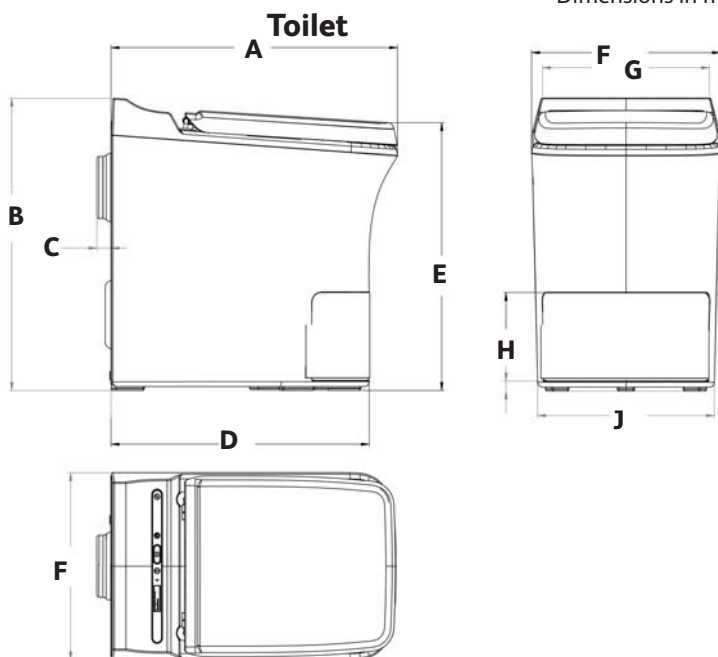

COMFORT

Part No: C1001

Dimensions

A	B	C	D	E	F	G	H	J
586	598	29	528	540	390	350	180	362

Dimensions in mm

Cinderella®

INCINERATION TOILETS

Cinderella Motion represents an entirely new concept for waste handling. It is now possible to get rid of toilet waste in a hygienic and simple manner. This Toilet uses 240VAC

Performance

Voltage	240VaC
Incineration current	10 Amp
Incineration power	2000W

Energy consumption	0.8-2kWh (Per incineration)
Ventilation dia	100mm

Height	600 mm (24")
Height (Seat)	540 mm (21¼")
Width	390 mm (15½")
Depth	590 mm (23¼")
Weight	34 kg
Capacity	Up to 12 persons