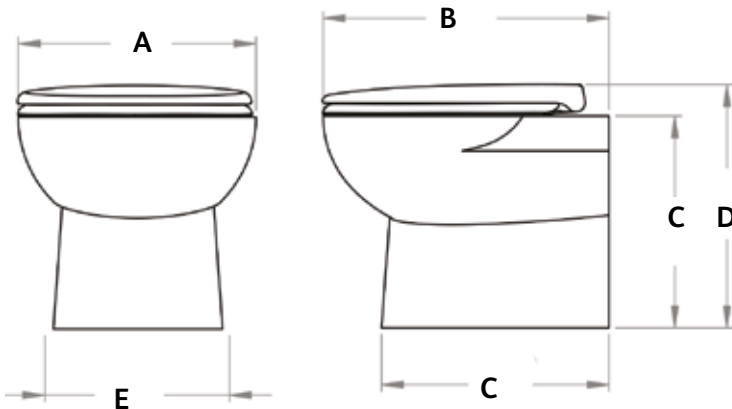

SN32 Comfort

Saniflo MARINE RANGE

Pumped Electric, Macerator Toilet

Reliable and comfortable, just like a conventional toilet, the **Sanimarin 32** can be easily installed on a vertical wall. Thanks to its light weight and small size, it is easy to integrate in all areas, and above all, it easily replaces toilets with manual pumps.

Discharge is through conventional 1" - 1½" hose.

Exceptionally easy to install with fresh water for flushing supplied by connection into the boat's water pressure system.

Will discharge to a higher head than most other toilets.

- **Rocker Switch Operation** (Two Position)
 Add water: bowl flush command
 Pump out: macerate and empty command
- **Minimal Routine Maintenance**
- **Easy to Clean**
- **Very Quiet**
- **2 Year Guarantee**

Part No:	12VDC	24VDC
Toilet	03555	03556

Dimensions

A	B	C	D	E
365	430	320	370	255

Dimensions in mm

Technical Specifications

Water Consumption	1.2 to 2.4L	
Water Pressure	20 - 45 PSI	
Water Connection	¾" BSP	
Waste Outlet	1" or 1½"	(25 or 38mm)
Electric Consumption:	12 Volt	20 Amps
	24 Volt	10 Amps
Start-up-surge:	12 Volt	133 Amps
	24 Volt	69 Amps
	12 Volt Motor	260 Watts
	24 Volt Motor	260 Watts
Weight	16.4 Kg	