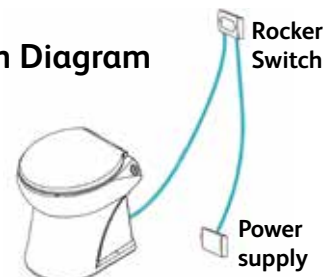

Discharge is through conventional 1" - 1½" hose.

Exceptionally easy to install with fresh water for flushing supplied by connection into the boat's water pressure system.

Will discharge to a higher head than most other toilets.

- **Rocker Switch Operation** (Two Position)
 Add water: bowl flush command
 Pump out: macerate and empty command
- **Minimal Routine Maintenance**
- **Easy to Clean**
- **Very Quiet**
- **2 Year Guarantee**

Part No:	12VDC	24VDC
Toilet	03555	03556

Dimensions

A	B	C	D	E
365	430	320	370	255

Dimensions in mm

Technical Specifications

Water Consumption	1.2 to 2.4L	
Water Pressure	20 - 45 PSI	
Water Connection	¾" BSP	
Waste Outlet	1" or 1½"	(25 or 38mm)
Electric Consumption:	12 Volt	20 Amps
	24 Volt	10 Amps
Start-up-surge:	12 Volt	133 Amps
	24 Volt	69 Amps
	12 Volt Motor	260 Watts
	24 Volt Motor	260 Watts
Weight	16.4 Kg	

Installation Diagram

Note:

Salt water flush requires an additional, raw water pressure pump.