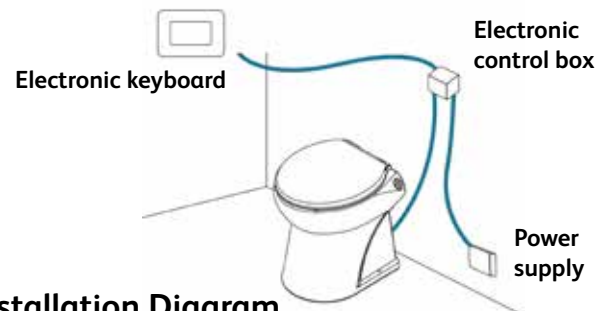

SN32 Luxe

Part No:	12VDC	24VDC
Toilet	03557	03558

Dimensions

A	B	C	D	E
365	430	320	370	255

Dimensions in mm

Note:

Salt water flush requires an additional, raw water pressure pump.

Saniflo MARINE RANGE

Pumped Electric, Macerator Toilet

Reliable and comfortable, just like a conventional toilet, the **Sanimarin 32** can be easily installed. Thanks to its light weight and small size, it is easy to integrate in all areas, and above all, it easily replaces toilets with manual pumps.

Discharge is through conventional 1" - 1½" hose. Exceptionally easy to install with fresh water for flushing supplied by connection into the boat's water pressure system.

Will discharge to a higher head than most other toilets.

- Dual Flush Operation
 - 1.2 Litre (Econo-flush)
 - 2.2 Litres (Normal flush)
- Minimal Routine Maintenance
- Easy to Clean
- Very Quiet
- 2 Year Guarantee

Technical Specifications

Water Consumption	1.2 to 2.4L	
Water Pressure	20 - 45 PSI	
Water Connection	¾" BSP	
Waste Outlet	1" or 1½"	(25 or 38mm)
Electric Consumption:	12 Volt	20 Amps
	24 Volt	10 Amps
Start-up-surge:	12 Volt	133 Amps
	24 Volt	69 Amps
Weight	12 Volt Motor	260 Watts
	24 Volt Motor	260 Watts
Weight	16.4 Kg	