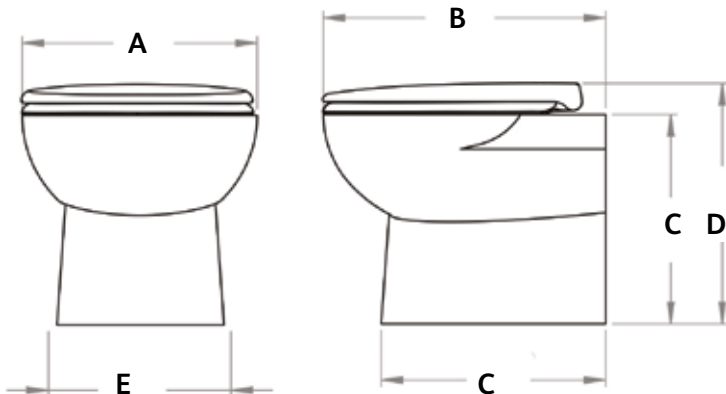

SN32 Luxe

Part No:	12VDC	24VDC
Toilet	03557	03558

Dimensions

A	B	C	D	E
365	430	320	370	255

Dimensions in mm

Note:

Salt water flush requires an additional, raw water pressure pump.

Saniflo MARINE RANGE

Pumped Electric, Macerator Toilet

Reliable and comfortable, just like a conventional toilet, the **Sanimarin 32** can be easily installed. Thanks to its light weight and small size, it is easy to integrate in all areas, and above all, it easily replaces toilets with manual pumps.

Discharge is through conventional 1" - 1½" hose. Exceptionally easy to install with fresh water for flushing supplied by connection into the boat's water pressure system.

Will discharge to a higher head than most other toilets.

- Dual Flush Operation
 - 1.2 Litre (Econo-flush)
 - 2.2 Litres (Normal flush)
- Minimal Routine Maintenance
- Easy to Clean
- Very Quiet
- 2 Year Guarantee

Technical Specifications

Water Consumption	1.2 to 2.4L	
Water Pressure	20 - 45 PSI	
Water Connection	¾" BSP	
Waste Outlet	1" or 1½"	(25 or 38mm)
Electric Consumption:	12 Volt	20 Amps
	24 Volt	10 Amps
Start-up-surge:	12 Volt	133 Amps
	24 Volt	69 Amps
Weight	12 Volt Motor	260 Watts
	24 Volt Motor	260 Watts
Weight	16.4 Kg	