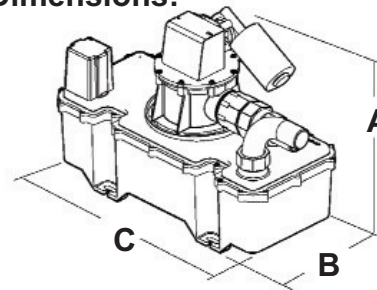

### J Series Vacuum Generator Model: VG4

As the most powerful and efficient vacuum source for pleasure boat toilet systems, J series vacuum generators offer boatbuilders more reasons than ever to install premium VacuFlush toilet systems. Their ultra-quiet operation belies the enormous volume of system wide vacuum they generate instantly clearing the bowl the moment the VacuFlush toilet is flushed.

#### Dimensions:

Power Consumption	
12V	6 Amps
24V	3 Amps

A	356mm (14")
B	232mm (9 1/8")
C	511mm (20 1/8")

Part No(Model):	12v	24v
VG 4	780012	780024

#### Dimensions:

Power Consumption	
12V	6 Amps
24V	3 Amps

D	203mm (8")
E	254mm (10")
F	737mm (29")

Part No(Model):	12v	24v
LPVG	770012	770024