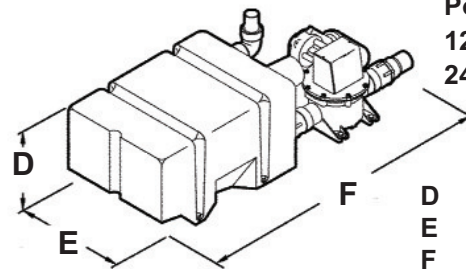

#### Dimensions:

Power Consumption	
12V	6 Amps
24V	3 Amps

A	356mm (14")
B	232mm (9 1/8")
C	511mm (20 1/8")

Part No(Model):	12v	24v
VG 4	780012	780024

### S Series Low-profile Vacuum Generator Model: LPVG

Puts big vacuflush power where space is limited, where space is limited, this low-profile, high powered unit is the perfect fit.

Provided as a single unit, the whisper quiet vacuum pump and sturdy polyethylene vacuum chamber can also be installed separately to accommodate unique applications.

#### Dimensions:

Power Consumption	
12V	6 Amps
24V	3 Amps

D	203mm (8")
E	254mm (10")
F	737mm (29")

Part No(Model):	12v	24v
LPVG	770012	770024