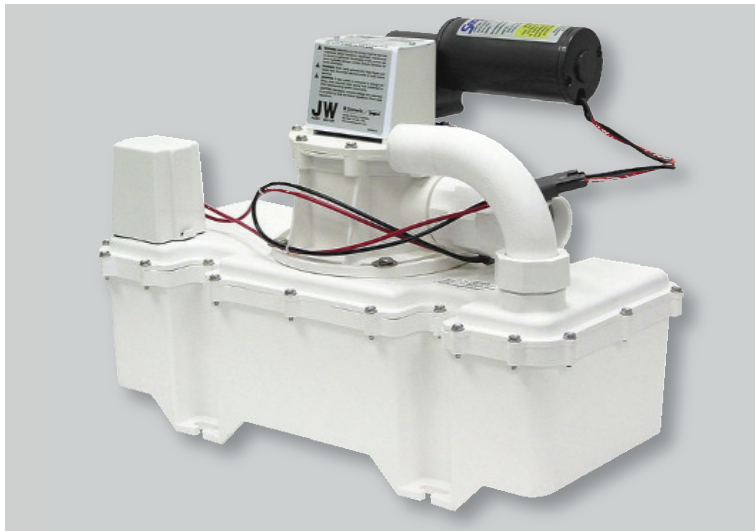

### J Series Vacuum Generator Model: VG4

As the most powerful and efficient vacuum source for pleasure boat toilet systems, J series vacuum generators offer boatbuilders more reasons than ever to install premium VacuFlush toilet systems. Their ultra-quiet operation belies the enormous volume of system wide vacuum they generate instantly clearing the bowl the moment the VacuFlush toilet is flushed.

#### Dimensions:

Power Consumption	
12V	6 Amps
24V	3 Amps

A	356mm (14")
B	232mm (9 1/8")
C	511mm (20 1/8")

Part No(Model):	12v	24v
VG 4	780012	780024

### S Series Low-profile Vacuum Generator Model: LPVG

Puts big vacuflush power where space is limited, where space is limited, this low-profile, high powered unit is the perfect fit.

Provided as a single unit, the whisper quiet vacuum pump and sturdy polyethylene vacuum chamber can also be installed separately to accommodate unique applications.

#### Dimensions:

Power Consumption	
12V	6 Amps
24V	3 Amps

D	203mm (8")
E	254mm (10")
F	737mm (29")

Part No(Model):	12v	24v
LPVG	770012	770024