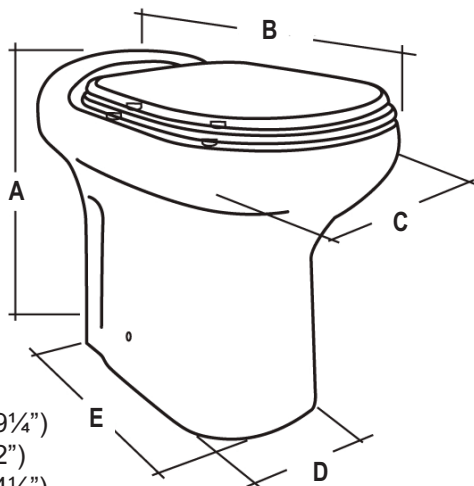

Sanimarin C6 Elite

Part No: 02337 ~ 12v, 02338 ~ 24v

Dimensions:

A	490mm (19 ¹ / ₄ "
B	555mm (22"
C	360mm (14 ¹ / ₂ "
D	260mm (10 ¹ / ₄ "
E	450mm (17 ³ / ₄ "

SANI MARIN

PUMPED ELECTRIC, MACERATOR TOILET

With its impeccable stability, generous size and high quality finish the Elite / C6 is one of the most luxurious toilets on the market.

It is one of the quietest and most effective electric macerator toilets available.

Discharge is through conventional 1" - 1¹/₂" hose. Exceptionally easy to install with fresh water for flushing supplied by connection into the boat's water pressure system.