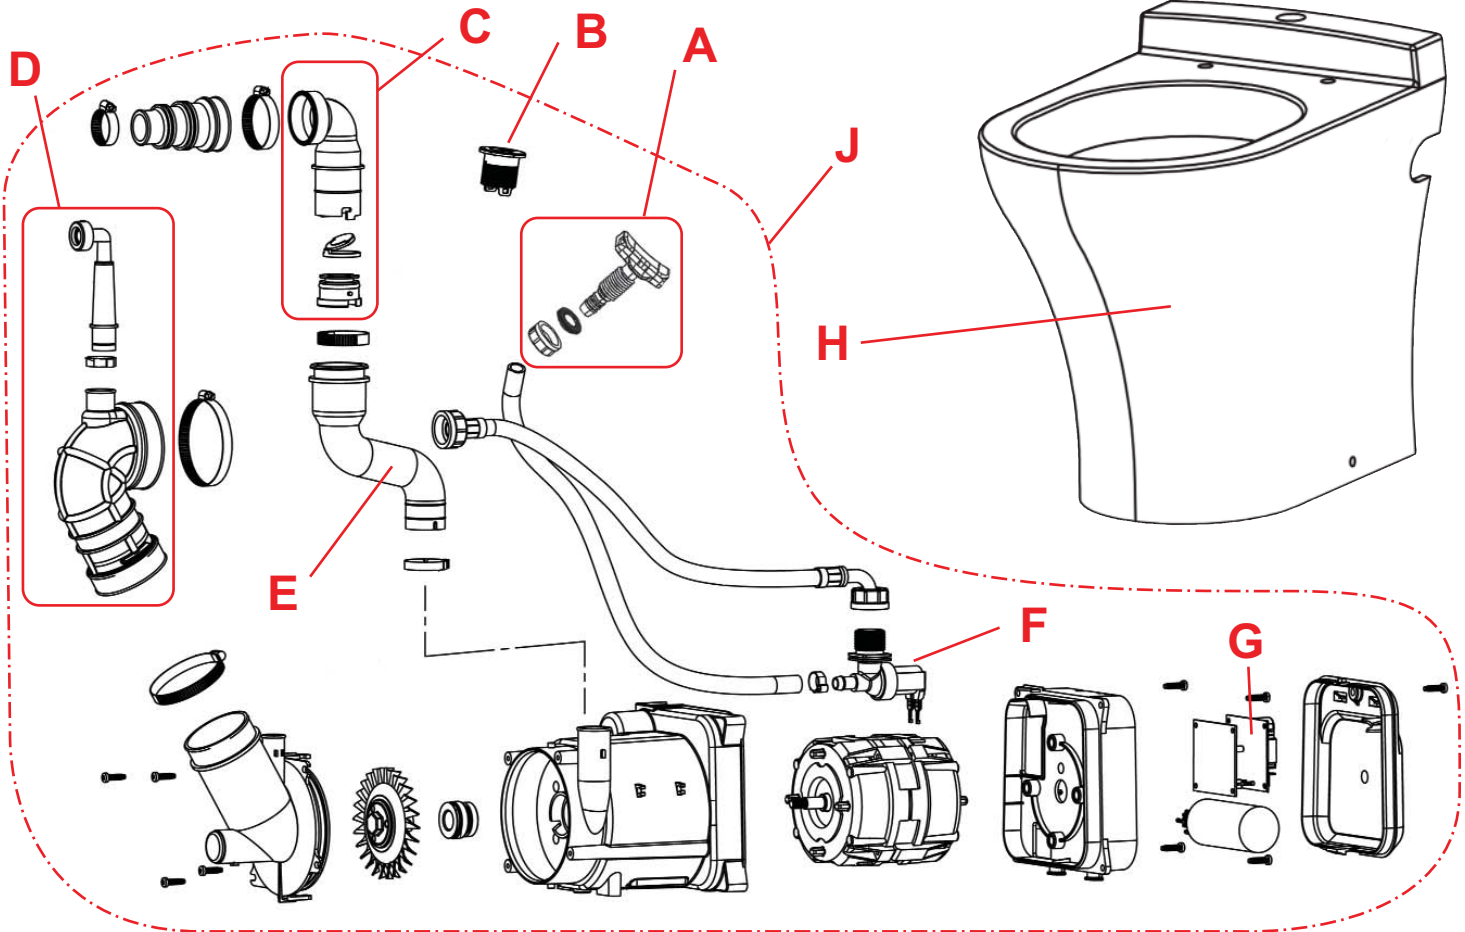

Sanimarin
Exclusive 240 ACV

Item	Part No:	Description	Item	Part No:	Description
		Seat and Lid Assembly	E		Discharge Pipe
A		Bowl Nozzle	F	01796	Solenoid Valve 230ACV
B	03370	Start Button	G	03372	Printed Circuit Board
C	03371	Non Return Valve Assembly	H		Porcelain Bowl
D		Siphon Pipe	J	03373	Motor Pump Assembly 230ACV