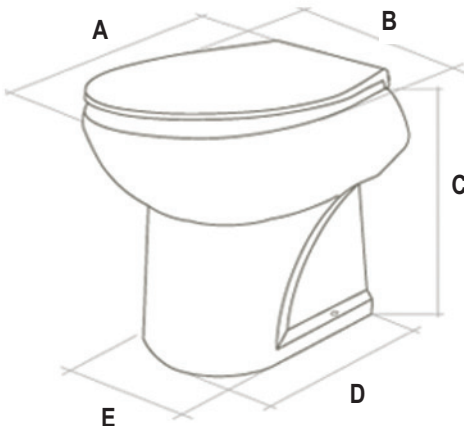

Dimensions:

A	465mm (17¼")
B	375mm (14¾")
C	420mm (16½")
D	390mm (15¼")
E	300mm (11¾")

TECHNICAL SPECIFICATIONS:

Water Consumption	1.2 to 2.2L
Water Pressure	20 - 45 PSI
Water Connection	¾" BSP
Waste Outlet	1" or 1½" (25 or 38mm)
Electric Consumption:	12 Volt 20 Amps
	24 Volt 10 Amps
Start-up-surge:	12 Volt 133 Amps
	24 Volt 69 Amps
	12 Volt Motor 260 Watts
	24 Volt Motor 260 Watts
Weight	20Kg