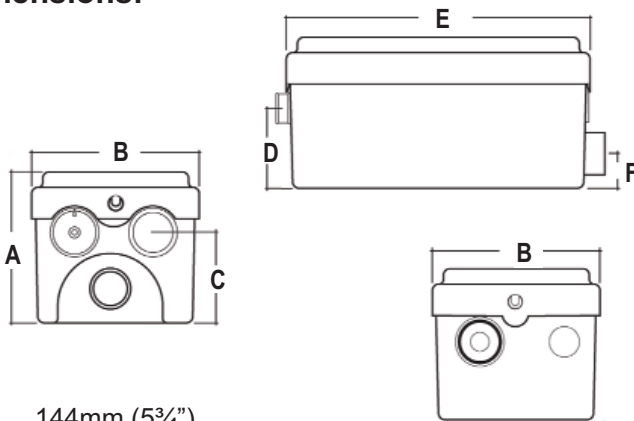

# SANI MARIN

Part No: 02628 ~ 12v, 02629 ~ 24v

SaniMarin have cleverly designed this 12/24 volt shower-pump for the leisure market, far superior in quality and design than any other. With its easy to install characteristics no wonder this is sold all over the world.

## Dimensions:

- A 144mm (5¾")
- B 162mm (6½")
- C 86mm (3½")
- D 76mm (3")
- E 295mm (11¾")
- F 31mm (1¼")

**Vertical Discharge:** Max 4 metre

**Discharge Pipework:** 23-32mm

**Max Waste Water Temp:** 35°