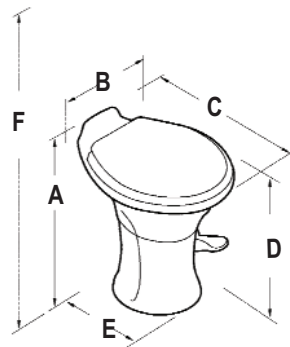

The smooth continuous lines of Dometic's new uni-style bowl/base design delivers enhanced visual appeal, and makes routine cleaning much easier.

Part No(Model):	White	Bone
311 Low Profile	311611	311613
310 Standard Height	310011	310013

### Dimensions:

#### 311 Low Profile

A	387mm (15¼")
B	381mm (15")
C	483mm (19")
D	349mm (13¾")
E	375mm (14¾")
F	749mm (29½")

#### 310 Standard Height

A	508mm (20")
B	381mm (15")
C	483mm (19")
D	457mm (18")
E	375mm (14¾")
F	838mm (33")