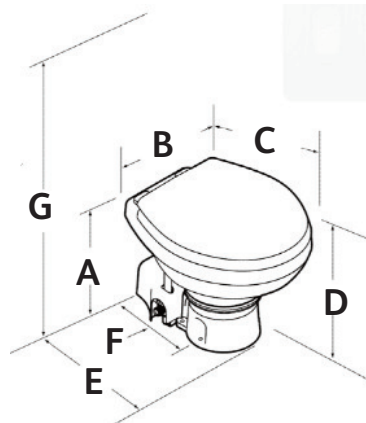

## Masterflush 7000 Series New "Orbit" Design

Maximum comfort in the smallest space was the challenge faced by the designers of the Dometic Master-Flush® 7100 series.

The new macerator toilet gives boat owners homelike comfort and hygiene in the smallest room on board: a residential-size seat, a deeply sloped bowl, and an aesthetically appealing round front. All of this without requiring a premium price. The space-saving toilet is ideal for retrofitting – it fits the plumbing points of most commonly used boat toilets.

#### Water Supply

Water Pressure	20 - 45 PSI
Flow Rate (Fresh water)	8 lpm (minimum)
Water Connection	½" BSP Fresh Water ¾" BSP Raw Water

#### Pump discharge

Waste Outlet	1½" (38mm)
Max Horizontal Run	12.2m / 40ft
Max Vertical Head	1.2m / 3ft
Weight	16Kg

### Dimensions:

	7120, 7160	7220, 7260
A <sup>‡</sup>	375mm	337mm
B	381mm	368mm
C	483mm	476mm
D <sup>†</sup>	349mm	311mm
E	349mm	349mm
F	254mm	254mm
G <sup>Δ</sup>	730mm	677mm

‡ overall height  
† seat height  
Δ seat lid up