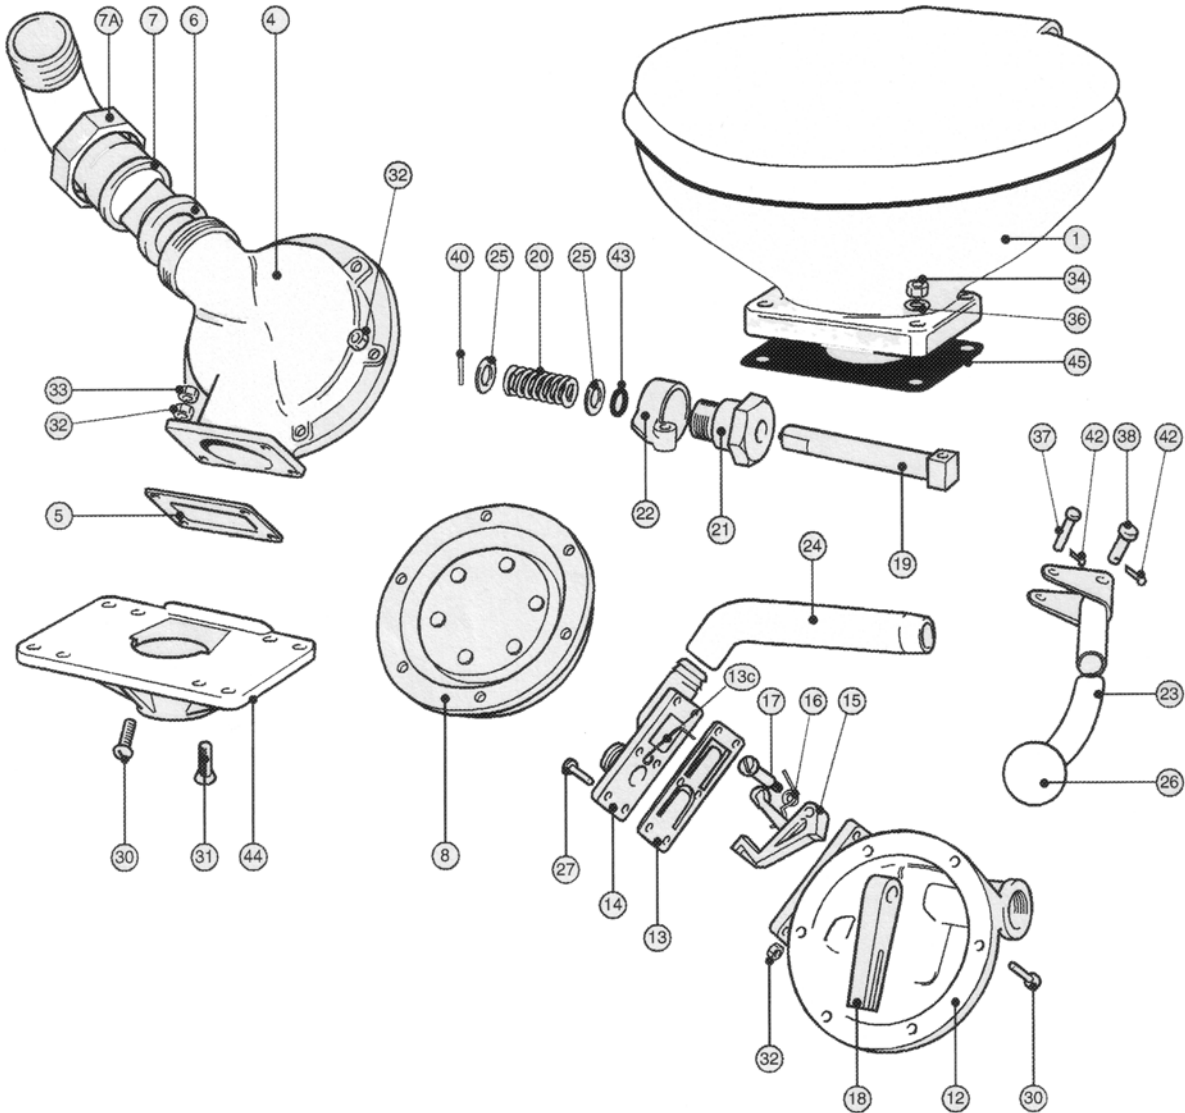

SL 400

pbp sl 400 .1

Lee Sanitation Ltd.

Wharf Road, Fenny Compton
Warwickshire CV47 2FE England
Telephone: Int. +44 (0)1295 770000
Facsimile: Int. +44 (0)1295 770022

08/04

SL

400

Item No	Lee San Part No	Man: Part No	Description	
		0440004	SL 400 Low Model c/w Seat & Lid Assy	
		0440100	SL 401 Tall Model c/w Seat & Lid Assy	
Assy 1	02459	6039700	* Service kit	
1		6040001	Basin	
4	02047	6040004	Soil Chamber	
5	02480	6040005 *	Soil V/V	
6	02478	6040006 *	Joker V/V	
7	02481	6040007	Outlet nozzle	Inc 7A
7A			Part of 6040007 kit	
8	02460	6040008	Diaphragm Assy	
12	02482	6040012	Inlet Chamber Assy	
13	02483	6040013 *	Inlet V/V & Spring Assy	
13C			Part of 6040071 kit	
14	02484	6040014	Inlet Nozzle	
15			Part of 6040060 kit	
16		*	Part of 6040060 & 6040071 kit	
17			Part of 6040060 kit	
18		6040018	Rocking Lever	
19		6040019	Operating spindle	
20		6040020	Spindle Return Spring	
21	02485	6040021	Gland Nut	
22		6040022	Swivel Ring	
23		6040023	Handle Assy	Inc 23 & 26
24	02477	6040024	Flushing Tube	
25		6040025	Washer	
26		6040026	Handle ball	
27-36		6040055	Set of Bolts	Inc 6 x 27, 10 x 30, 4 x 31, 14 x 32, 4 x 33, 4 x 34, 4 x 36
37		6040037	3/16" x 11/8" Clevis Pin	
38		6040038	5/16 x 11/8" Clevis Pin	
40		6040040	Spring Pin	
42		400-042	Split Pin	
43		6040043 *	"O" Ring	
44	02486	6040044	Base	
45		6040045 *	Base Gasket - 400	
45.1		60400??	Base Gasket - 401	

SL

400

Item No	Lee San Part No	Man: Part No	Description	
Assy 1	02459	6039700	* Spares Kit 400/401	Inc 5,6,13,5 x 13C, 16, 20, 43 & 45
Assy 2	02487	6040060	Valve Operating Set	Inc 15, 16 & 17
Assy 3	02488	6040061	Operating Spindle Assy	Inc 19, 20, 21, 2 x 25, 40, 43
Assy 4	02489	6040070	Pump Assy	
Assy 5	02490	6040071	Spring Kit	Inc 5 x 13C & 16
Assy 6		60401102	Flushing Tube & Insert	
Assy 7		400-049	Plastic Seat & Cover – White	
Assy 8		6040103	Handle assy	
Assy 9		6040170	401 Pump Assy	Use 6040070
			* Items in the service kit	